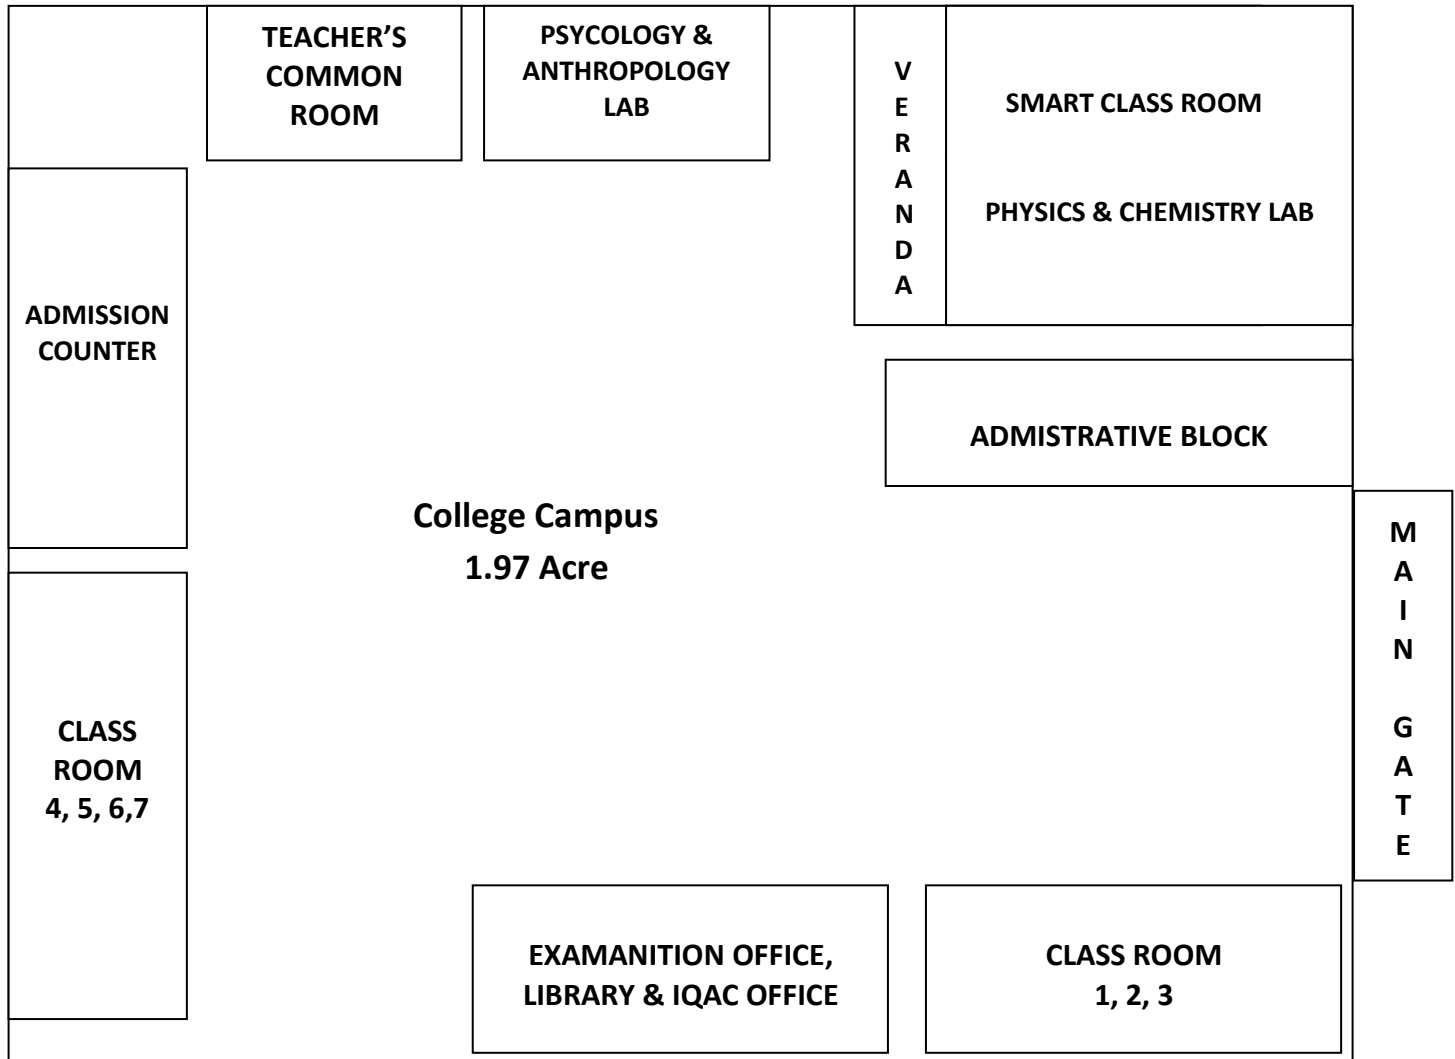

LANGTA BABA COLLEGE

INFRASTRUCTURE

Birds Eye View of our Campus

Arts Block

Science Block

Auditorium

OPPO F15 · ©MITHLESH SINGH

OPPO F15 · ©MITHLESH SINGH